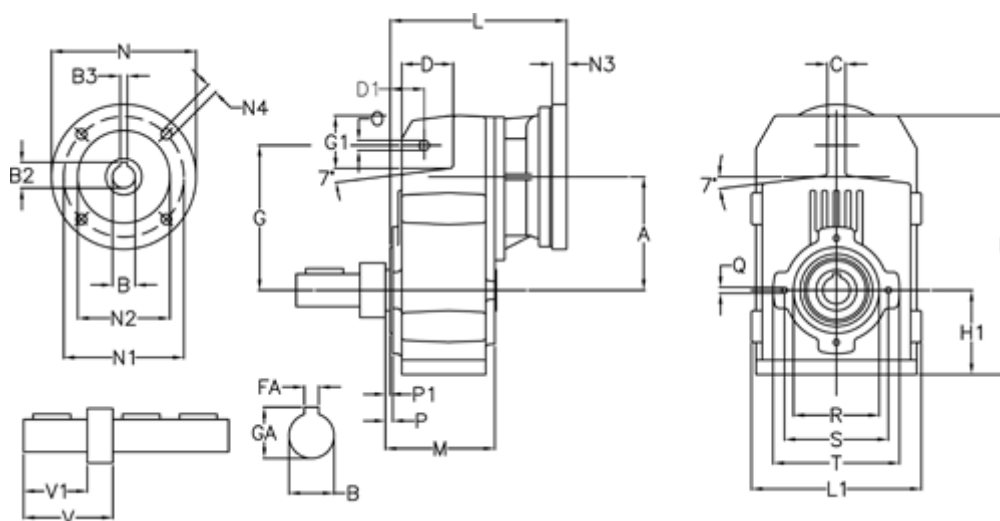

Article number: 29560231691220
 Description: Shaft mounted gear
 A203R-316,9-P63B5

Measures

A = 125.00	FA = 8	M = 120.0	Q = M8x15
B = 30	G = 160	N = 140	R = 95
B1 = 11	G1 = 58.0	N1 = 115	S = 115
B2 = 12.8	GA = 33.0	N2 = 95	T = 140
B3 = 4	H = 286.0	N4 = M8x19	V = 96.0
C = 20	H1 = 92.5	O = 11	V1 = 60
D = 57.0	L = 253.0	P = 5.0	
D1 = 40.0	L1 = 188	P1 = 3.0	